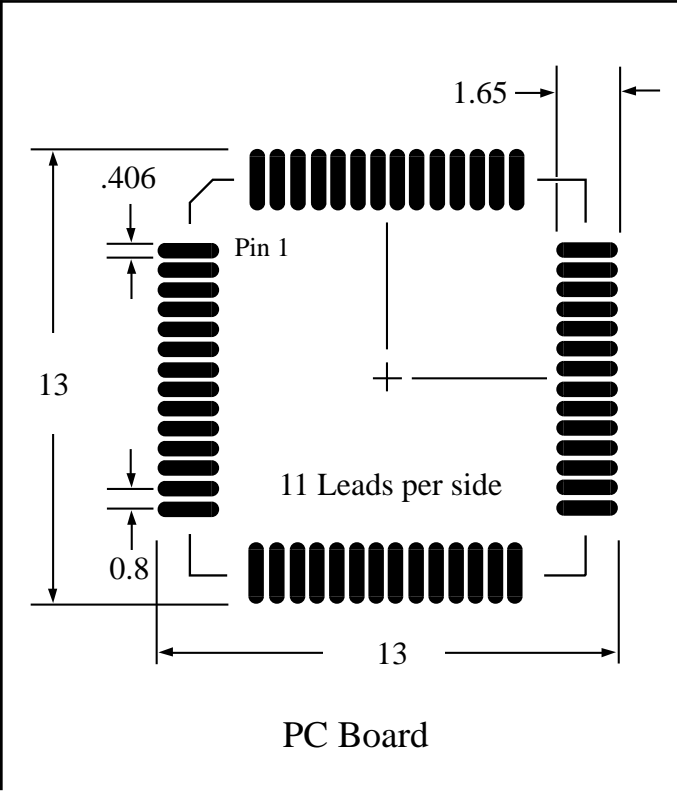

Part # **TQFP44T30-2.0**
 Leads **44** Pitch **0.8mm**
 Body Size **10mmSQ**

Dwg TQ44P8.pdf

Tel 1-714-898-3830

info@toplinedummy.com

Dimensions = mm