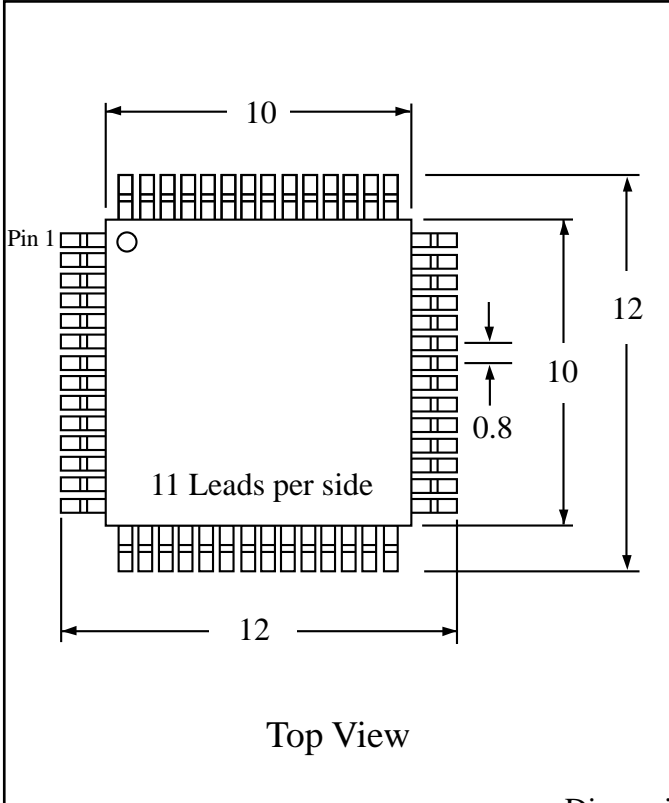

Part # **TQFP44T30-2.0**
 Leads **44** Pitch **0.8mm**
 Body Size **10mmSQ**

Dwg TQ44P8.pdf

Tel 1-714-898-3830

info@toplinedummy.com

Dimensions = mm